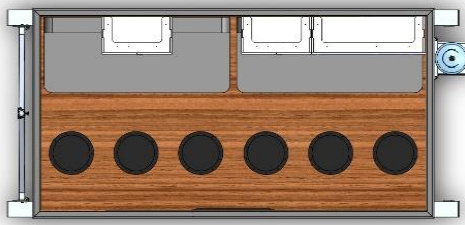

6.5' x 12'	Adventure	X	6	4 + Door	X Power + 2	Truma	2 @ 68"	1,450 lbs	80" = 6' 8"	14' 3"	76" x 144"
6.5' x 14'	Adventure	X	7	4 + Door	X Power + 3	Truma	2 @ 78"	1,640 lbs	80" = 6' 8"	15' 10"	76" x 163"

2026

6512X

Adventure

$27,600

4-6 person
house that is
easier to trailer