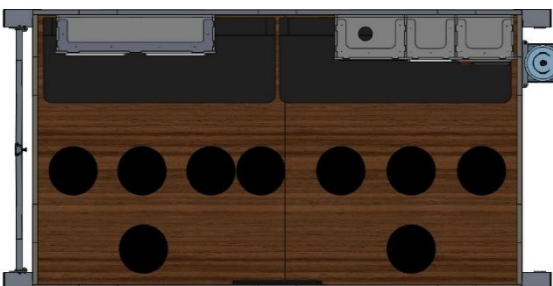

8' x 14'	Adventure	X	9	4 + Door	X Power + 3	Truma	2 @ 78"	1,885 lbs	96" = 8'	15' 10"	92" x 163"
8' x 14'	Bunk House	BH	9	4 + Door	X Power + 3	Truma	2 @ 66"	TBD lbs	96" = 8'	15' 10"	92" x 163"

2026

814X

Adventure

$30,400

SPECIAL
ORDER