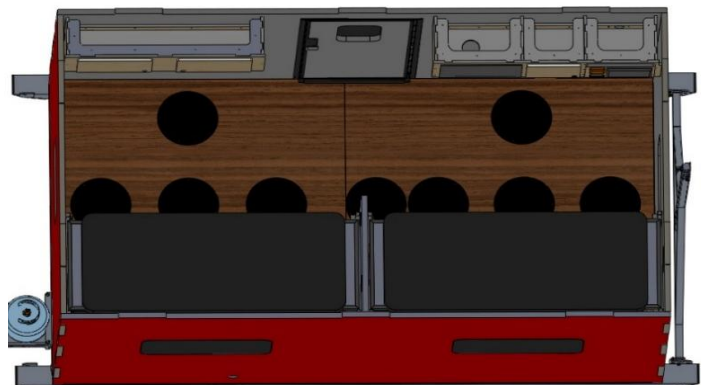

Bunk House Series

More Family Fun - Spend your winter nights on the ice and your summer hosting guests in this perfect bunk house!

Plush roll-over sofa/sleepers combine with multi position overhead bunks. Composite walls give year round comfort without the problems of wood such as moldy smells and pesky critters!

Bunk House Series Interiors include the following:

ALL OF THE MODEL X FEATURES	Complete Truma Furnace System
	45 Amp RV Power Control Center
	Composite Panel Walls - No Wood or Metal Studs
	Power Throughout! 120 volt hookup or solar.
	Fans, Tons of Lighting, Battery, Stereo

FURNISHED	Two Plush Roller Over Couches
	Two Overhead Bunks - With Cushion Mattress
	PVC Overhead Storage Cabinets
	PVC Under Sofa Storage Cabinets
	Fully Trimmed Interior With Rot Proof PVC

8'x14' OPTIONS	Microwave Oven
	TV's with shared inputs - 1,2,3 or 4!
	Flip up wall tables
	Long List of Accessories & Upfits Available!

8' X 18' OPTOINS	Interior Closet / Dry Flush Bathroom
	Oven / Cooktop in Floor Cabinet
	Custom Hole Placement / Choices
	More Customizable Options