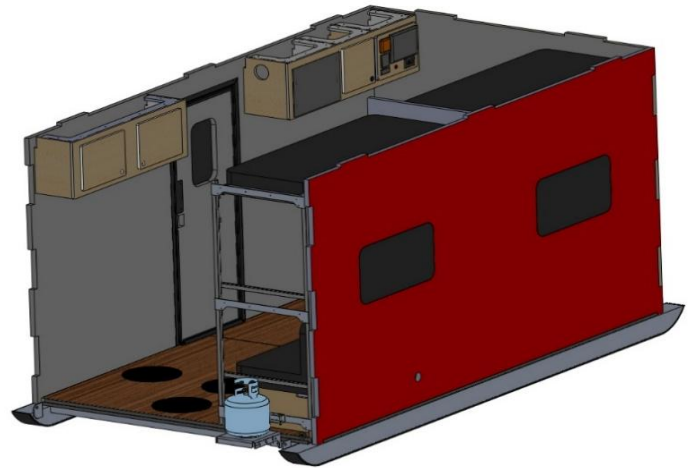

Bunk House Series

More Family Fun - Spend your winter nights on the ice and your summer hosting guests in this perfect bunk house!

Plush roll-over sofa/sleepers combine with multi position overhead bunks. Composite walls give year round comfort without the problems of wood such as moldy smells and pesky critters!

Bunk House Series Interiors include the following:

ALL OF THE MODEL X FEATURES	Complete Truma Furnace System
	45 Amp RV Power Control Center
	Composite Panel Walls - No Wood or Metal Studs
	Power Throughout! 120 volt hookup or solar.
	Fans, Tons of Lighting, Battery, Stereo

FURNISHED	Two Plush Roller Over Couches
	Two Overhead Bunks - With Cushion Mattress
	PVC Overhead Storage Cabinets
	PVC Under Sofa Storage Cabinets
	Fully Trimmed Interior With Rot Proof PVC

8'x14' OPTIONS	Microwave Oven
	TV's with shared inputs - 1,2,3 or 4!
	Flip up wall tables
	Long List of Accessories & Upfits Available!

8' X 18' OPTOINS	Interior Closet / Dry Flush Bathroom
	Oven / Cooktop in Floor Cabinet
	Custom Hole Placement / Choices
	More Customizable Options