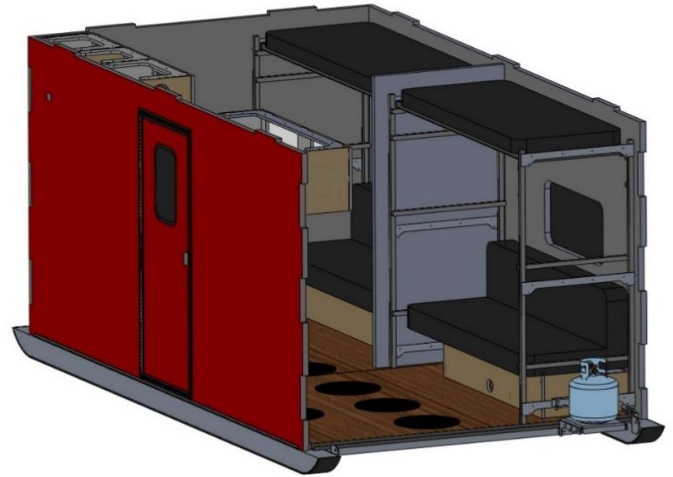

Bunk House Series

More Family Fun - Spend your winter nights on the ice and your summer hosting guests in this perfect bunk house!

Plush roll-over sofa/sleepers combine with multi position overhead bunks. Composite walls give year round comfort without the problems of wood such as moldy smells and pesky critters!

Bunk House Series Interiors include the following:

ALL OF THE MODEL X FEATURES	Complete Truma Furnace System
	45 Amp RV Power Control Center
	Composite Panel Walls - No Wood or Metal Studs
	Power Throughout! 120 volt hookup or solar.
	Fans, Tons of Lighting, Battery, Stereo

FURNISHED	Two Plush Roller Over Couches
	Two Overhead Bunks - With Cushion Mattress
	PVC Overhead Storage Cabinets
	PVC Under Sofa Storage Cabinets
	Fully Trimmed Interior With Rot Proof PVC

8'x14' OPTIONS	Microwave Oven
	TV's with shared inputs - 1,2,3 or 4!
	Flip up wall tables
	Long List of Accessories & Upfits Available!

8' X 18' OPTOINS	Interior Closet / Dry Flush Bathroom
	Oven / Cooktop in Floor Cabinet
	Custom Hole Placement / Choices
	More Customizable Options