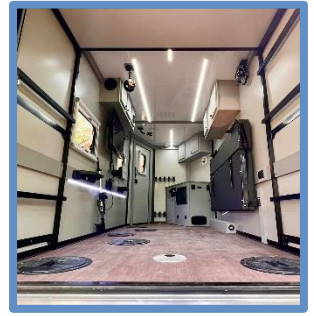

2024 POLAR FOX - ALL SEASON TRAILER - PRICES & SPECIFICATIONS:

CROSSOVER SERIES TRAILERS

"Open Interior - Set It Up Your Way"

Crossover Series includes: Truma Furnace, 30amp RV Power Center, Battery Charger, 12 Volt USB Outlet, LED White Interior & Exterior Lighting, Upper & Lower Kitchen Cabinets. **CREATE YOUR OWN INTERIOR!**

Does Not Include Furniture, Cooking Appliances, Fans, Stereo, TV, Fish Holes, or Battery.

Size	Model Number	Windows			Weight	Axle Rating	Inside Walls W x L	Cargo Space
6.5' x 16'	TR6516-CRO-S1	2 Lrg, 2 Med, Door			1,800 lbs	4,300 lbs	74" x 160"	65" x 110"
6.5' x 18'	TR6518-CRO-S1	5 Large, Door			1,980 lbs	4,300 lbs	74" x 184"	65" x 134"
6.5' x 20'	TR6520-CRO-S1	5 Large, Door			2,140 lbs	4,300 lbs	74" x 208"	65" x 158"

ADVENTURE SERIES TRAILERS

"Fully Equipped - Ready for Adventure"

Adventure Series Includes: Premium Furniture, Truma Furnace, 30amp RV Power Center, Battery Charger, LED White Interior & RGB Exterior Lighting, Wireless Light Control, PVC Overhead Cabinets, Cooktop with Kitchen Vent, Microwave, Stereo, 40" TV with King Antenna. **Plus Lithium Ion Battery!**

General Cabin Size	Model Number	Windows Included	Number Holes	Number Pedestal Seats	Number Sofa / Sleepers	Bunk Frame w/ 1 Bed		Weight	Axle Rating	Inside Walls W x L	Cargo Space
6.5' x 14'	TR6514-ADV-S1	2 Lrg, 1 Med, Door	6	1	1 @ 68"	Yes		1,890 lbs	4,300 lbs	74" x 160"	65" x 110"
6.5' x 14'	TR6514-ADV-S2	2 Lrg, 1 Med, Door	6	2	0	Yes		1,805 lbs	4,300 lbs	74" x 160"	65" x 110"
6.5' x 16'	TR6516-ADV-S1	2 Lrg, 2 Med, Door	6	1	1 @ 76"	Yes		2,130 lbs	4,300 lbs	74" x 184"	65" x 134"
6.5' x 18'	TR6518-ADV-S1	5 Lrg, Door	7	2	1 @ 76"	Yes		2,280 lbs	4,300 lbs	74" x 208"	65" x 158"
6.5' x 18'	TR6518-ADV-S2	5 Lrg, Door	9	2	1 @ 76"	Yes		2,280 lbs	4,300 lbs	74" x 208"	65" x 158"
6.5' x 20'	TR6520-ADV-S1	5 Lrg, Door	8	0	2 @ 76"	No		2,490 lbs	4,300 lbs	74" x 232"	65" x 182"
6.5' x 20'	TR6520-ADV-S2	5 Lrg, Door	9	0	2 @ 76"	Yes		2,520 lbs	4,300 lbs	74" x 232"	65" x 182"

The AST is in stock as our Sport Model with the rear vertical lift door creating 65" wide x 71" tall opening.

All sizes can be built to order as a Cabin Model without the rear hatch door, deducting $600.00

Contact Dealer For Sales, Or Call Us For Dealer Finder and Product Information:

Monday - Thursday   8am - 5pm   Main Facility   1470 - 24th Street SW, Pine River, MN 56474

PolarFoxOutdoors.com - Chris@PolarFoxOutdoors.com

Call Chris Today - Cell 763-286-7663 - Office 218-587-2874